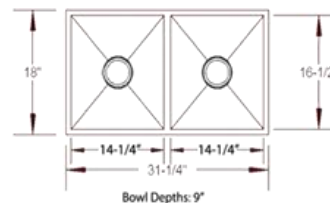

Kitchen Sinks

High quality 16 gauge stainless steel sinks

LB-100

Grates available, sold separately

LB-200

Available in Reverse, LB-200R
Grates available, sold separately

LB-300

Available in Reverse, LB-300R
Grates available, sold separately

LB-700

Bowl Depth: 9"

LB-800

Bowl Depth: 9"

LB-1100

16 Gauge