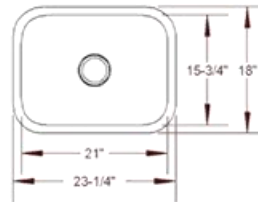

## LB-700

Bowl Depth: 9"

## LB-800

Bowl Depth: 9"