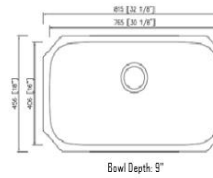

## LB-800

Bowl Depth: 9"

### LB-1400

16 Gauge

### VS3218

16 Gauge

Bathroom Sinks

**VC1714**

Oval Under Mount Vanity Sink  
7.5" Bowl Depth

**VC2014**

Rectangular Under Mount Vanity Sink  
7.875" Bowl Depth

**VC1916**

Oval Under Mount Vanity Sink  
7.5" Bowl Depth

**"Dart"**

Bowl Depth: 6"