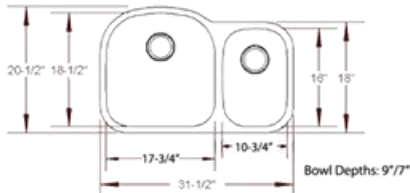

## LB-200

Available in Reverse, LB-200R  
Grates available, sold separately

## LB-700

Bowl Depth: 9"

## LB-800

Bowl Depth: 9"

Oval Under Mount Vanity Sink  
7.5" Bowl Depth

**"Dart"**

Bowl Depth: 6"