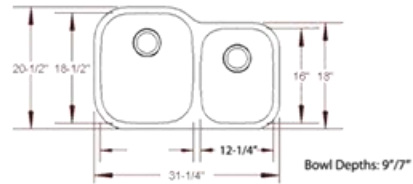

Available in Reverse, LB-200R
Grates available, sold separately