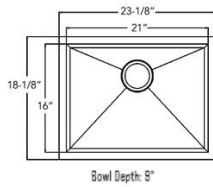

Kitchen Sinks

High quality 16 gauge stainless steel sinks

16 Gauge