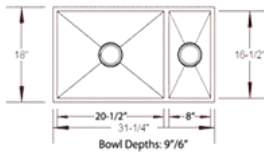

Kitchen Sinks

High quality 16 gauge stainless steel sinks

16 Gauge