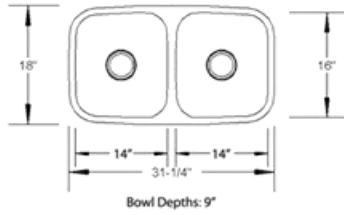

Grates available, sold separately