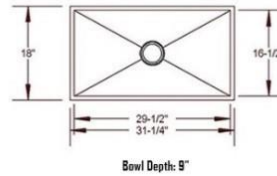

Kitchen Sinks

High quality 16 gauge stainless steel sinks

16 Gauge