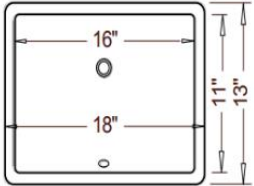

### VS3218

16 Gauge

Bathroom Sinks

**VC1714**

Oval Under Mount Vanity Sink  
7.5" Bowl Depth

**VC2014**

Rectangular Under Mount Vanity Sink  
7.875" Bowl Depth

**VC1916**

Oval Under Mount Vanity Sink  
7.5" Bowl Depth

**"Dart"**

Bowl Depth: 6"