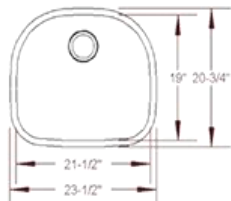

## LB-700

Bowl Depth: 9"

## LB-800

Bowl Depth: 9"

Oval Under Mount Vanity Sink  
7.5" Bowl Depth

**"Dart"**

Bowl Depth: 6"