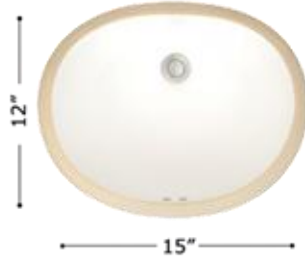

LB-1300

16 gauge

LB-1200

16 gauge

Pro-Pack Combo Includes the following:

Protective
bottom grates

Stainless steel
pasta strainer

One deep
drain with
strainer

Bathroom Sinks

VC1714

Oval Under Mount Vanity Sink
7.5" Bowl Depth

VC1916

Oval Under Mount Vanity Sink
7.5" Bowl Depth

VC2014

Rectangular Under Mount Vanity Sink
7.875" Bowl Depth