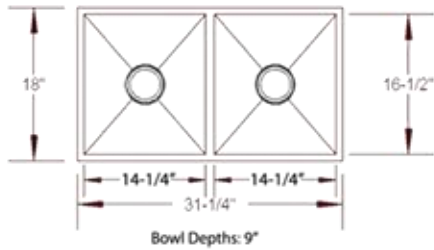

LB-400

Gate available, sold separately

LB-700

LB-800

Kitchen Sinks

High quality 16 gauge stainless steel sinks

LB-1100

16 gauge

Bathroom Sinks

VC1714

Oval Under Mount Vanity Sink
7.5" Bowl Depth

VC1916

Oval Under Mount Vanity Sink
7.5" Bowl Depth

VC2014

Rectangular Under Mount Vanity Sink
7.875" Bowl Depth