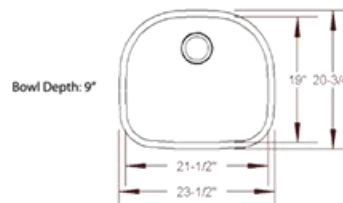

LB-400

Gate available, sold separately

LB-700

LB-800

Kitchen Sinks

High quality 16 gauge stainless steel sinks

LB-1100

16 gauge

LB-1300

16 gauge

LB-1200

16 gauge

Pro-Pack Combo Includes the following:

Protective
bottom grates

Stainless steel
pasta strainer

One deep
drain with
strainer

Bathroom Sinks

VC1714

Oval Under Mount Vanity Sink
7.5" Bowl Depth

VC1916

Oval Under Mount Vanity Sink
7.5" Bowl Depth

VC2014

Rectangular Under Mount Vanity Sink
7.875" Bowl Depth