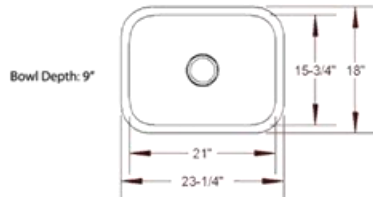

Kitchen Sinks

High quality 16 gauge stainless steel sinks

LB-100

Grates available, sold separately

LB-200

*Available in Reverse, LB-200R
Grates available, sold separately*

LB-300

*Available in Reverse, LB-300R
Grates available, sold separately*

LB-400

Gate available, sold separately

LB-700

LB-800

Kitchen Sinks

High quality 16 gauge stainless steel sinks

LB-1100

16 gauge

Bathroom Sinks

VC1714

Oval Under Mount Vanity Sink
7.5" Bowl Depth

VC1916

Oval Under Mount Vanity Sink
7.5" Bowl Depth

VC2014

Rectangular Under Mount Vanity Sink
7.875" Bowl Depth