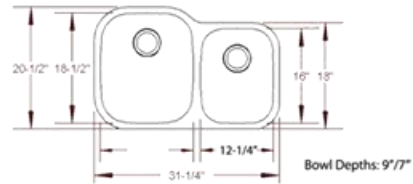

Kitchen Sinks

High quality 16 gauge stainless steel sinks

LB-100

Grates available, sold separately

LB-200

*Available in Reverse, LB-200R
Grates available, sold separately*

LB-300

*Available in Reverse, LB-300R
Grates available, sold separately*

LB-400

Gate available, sold separately

LB-700

LB-800

Kitchen Sinks

High quality 16 gauge stainless steel sinks

LB-1100

16 gauge

Bathroom Sinks

VC1714

Oval Under Mount Vanity Sink
7.5" Bowl Depth

VC1916

Oval Under Mount Vanity Sink
7.5" Bowl Depth

VC2014

Rectangular Under Mount Vanity Sink
7.875" Bowl Depth