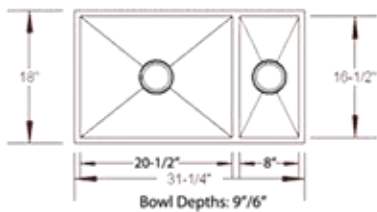

LB-1300

16 gauge

LB-1200

16 gauge

Pro-Pack Combo Includes the following:

Protective
bottom grates

Stainless steel
pasta strainer

One deep
drain with
strainer

Bathroom Sinks

VC1714

Oval Under Mount Vanity Sink
7.5" Bowl Depth

VC1916

Oval Under Mount Vanity Sink
7.5" Bowl Depth

VC2014

Rectangular Under Mount Vanity Sink
7.875" Bowl Depth