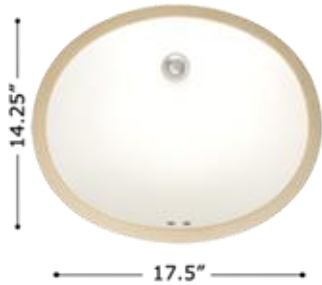

LB-1300

16 gauge

LB-1200

16 gauge

Pro-Pack Combo Includes the following:

Protective
bottom grates

Stainless steel
pasta strainer

One deep
drain with
strainer

Bathroom Sinks

VC1714

Oval Under Mount Vanity Sink
7.5" Bowl Depth

VC1916

Oval Under Mount Vanity Sink
7.5" Bowl Depth

VC2014

Rectangular Under Mount Vanity Sink
7.875" Bowl Depth