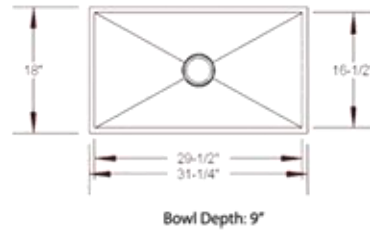

Kitchen Sinks

High quality 16 gauge stainless steel sinks

LB-1100

16 gauge

LB-1300

16 gauge

LB-1200

16 gauge

Pro-Pack Combo Includes the following:

Protective
bottom grates

Stainless steel
pasta strainer

One deep
drain with
strainer