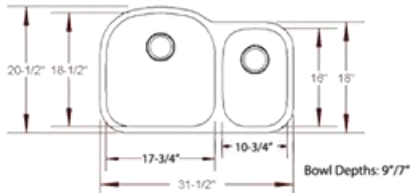

Kitchen Sinks

High quality 16 gauge stainless steel sinks

LB-100

Grates available, sold separately

LB-200

*Available in Reverse, LB-200R
Grates available, sold separately*

LB-300

*Available in Reverse, LB-300R
Grates available, sold separately*

LB-400

Gate available, sold separately

LB-700

LB-800

Kitchen Sinks

High quality 16 gauge stainless steel sinks

LB-1100

16 gauge

Bathroom Sinks

VC1714

Oval Under Mount Vanity Sink
7.5" Bowl Depth

VC1916

Oval Under Mount Vanity Sink
7.5" Bowl Depth

VC2014

Rectangular Under Mount Vanity Sink
7.875" Bowl Depth