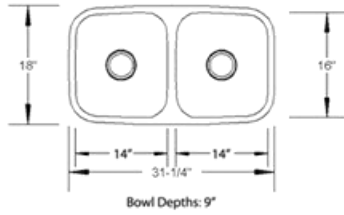

Kitchen Sinks

High quality 16 gauge stainless steel sinks

LB-100

Grates available, sold separately

LB-200

*Available in Reverse, LB-200R
Grates available, sold separately*

LB-300

*Available in Reverse, LB-300R
Grates available, sold separately*

LB-400

Gate available, sold separately

LB-700

LB-800

Kitchen Sinks

High quality 16 gauge stainless steel sinks

LB-1100

16 gauge

Bathroom Sinks

VC1714

Oval Under Mount Vanity Sink
7.5" Bowl Depth

VC1916

Oval Under Mount Vanity Sink
7.5" Bowl Depth

VC2014

Rectangular Under Mount Vanity Sink
7.875" Bowl Depth