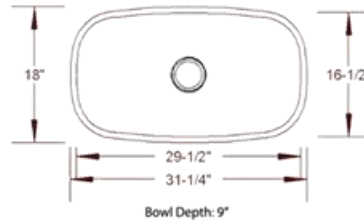

Kitchen Sinks

High quality 16 gauge stainless steel sinks

LB-100

Grates available, sold separately

LB-200

*Available in Reverse, LB-200R
Grates available, sold separately*

LB-300

*Available in Reverse, LB-300R
Grates available, sold separately*

LB-400

Gate available, sold separately

LB-700

LB-800

Kitchen Sinks

High quality 16 gauge stainless steel sinks

LB-1100

16 gauge

Bathroom Sinks

VC1714

Oval Under Mount Vanity Sink
7.5" Bowl Depth

VC1916

Oval Under Mount Vanity Sink
7.5" Bowl Depth

VC2014

Rectangular Under Mount Vanity Sink
7.875" Bowl Depth